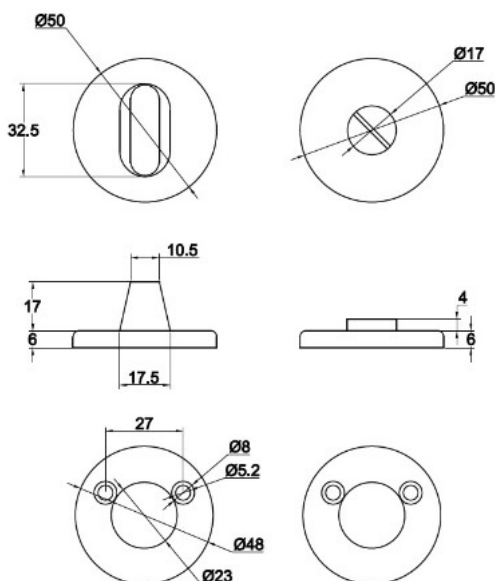

PRODUCT SHEET

Description:

Thumbturn & Release "Pop" SS-Look, SS-304, W/O Indicator, F/38-45mm Doors, CC:27mm Mounting Plate, 2 Pcs. Cut Off, Screws M4x60mm + 2 Pcs. Sleeve Nuts M4x16mm, 1 Pcs 5x5x60mm, Spindle, 1 Pcs 8x8x60mm Spindle

Item number:

22.23.315-0

Units	Box	Carton	HS Code	Barcode
Pcs.	1	9	8302411000	
				5704866521420

SISO A/S

Mileparken 11
DK-2740 Skovlunde
Denmark
VAT: 24786013

Phone +45 45 830 900

www.siso.dk
siso@siso.dk

Danske Bank
Nytorv Branch
Copenhagen
SWIFT: DABADKKK

Account no.
4180 3112 112936
IBAN Account
DK7230003112112936